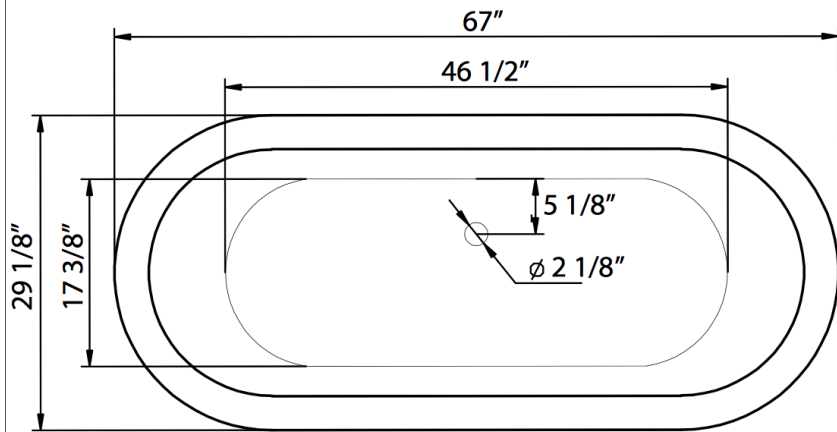

SPECIFICATIONS

Overall Dimensions 67" L x 29 1/8" W x 27 1/2" H

Water Capacity 53 Gallons

Tub Weight 132 lbs

Perry

Freestanding Acrylic Bathtub

All measurements are approximate. Measurements may vary +/- 1/2".