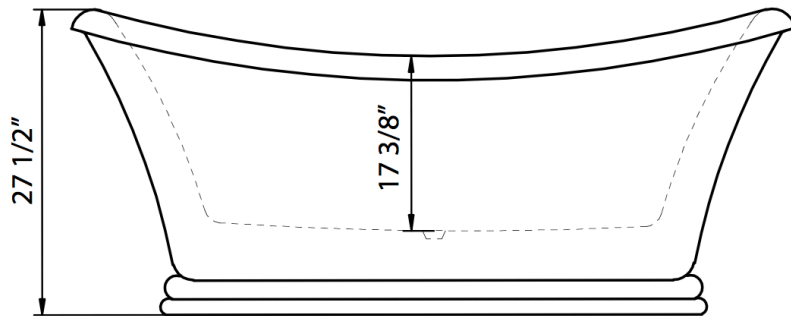

SPECIFICATIONS

Overall Dimensions 67" L x 29 1/8" W x 27 1/2" H

Water Capacity 53 Gallons

Tub Weight 132 lbs

Perry

Freestanding Acrylic Bathtub

All measurements are approximate. Measurements may vary +/- 1/2".