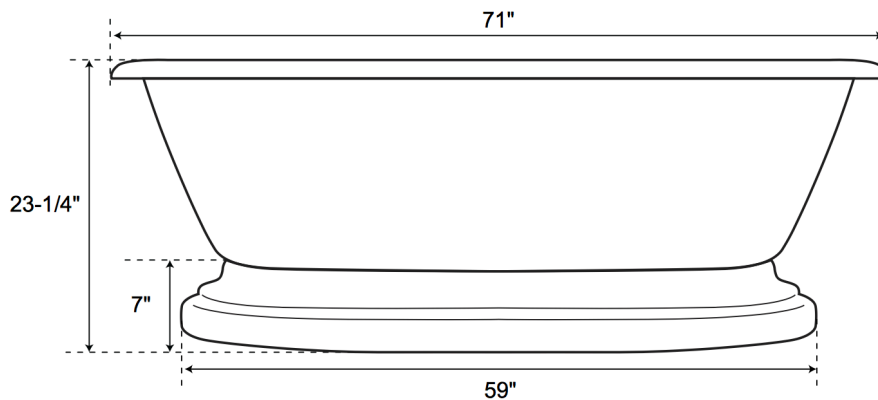

SPECIFICATIONS

Overall Dimensions 71" L x 31 1/2" W x 23 1/4" H

Water Capacity 58 Gallons

Tub Weight 145 lbs

Matthew

Freestanding Acrylic Bathtub

All measurements are approximate. Measurements may vary +/- 1/2".