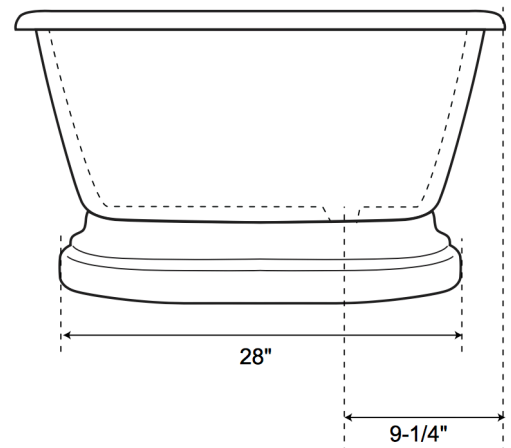

SPECIFICATIONS

Overall Dimensions 71" L x 31 1/2" W x 23 1/4" H

Water Capacity 58 Gallons

Tub Weight 145 lbs

Matthew

Freestanding Acrylic Bathtub

All measurements are approximate. Measurements may vary +/- 1/2".