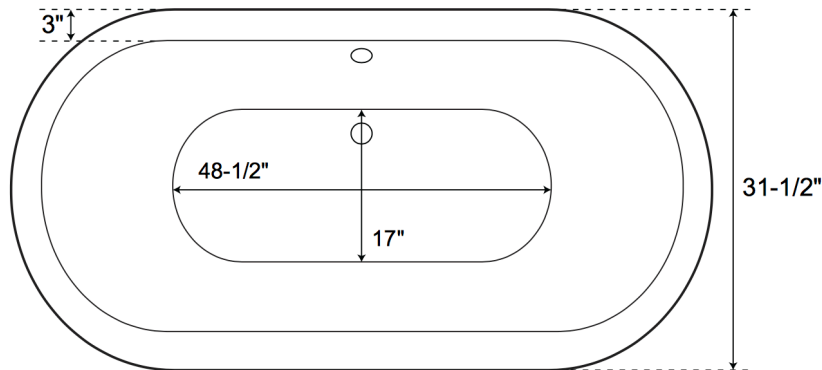

SPECIFICATIONS

Overall Dimensions 71" L x 31 1/2" W x 23 1/4" H

Water Capacity 58 Gallons

Tub Weight 145 lbs

Matthew

Freestanding Acrylic Bathtub

All measurements are approximate. Measurements may vary +/- 1/2".