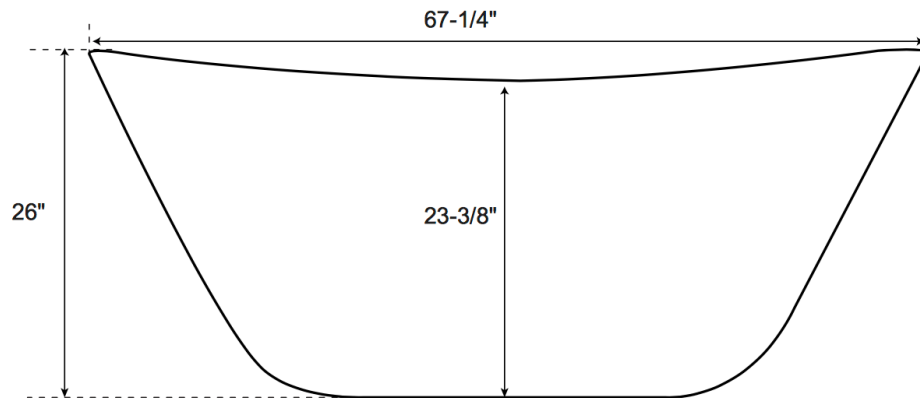

SPECIFICATIONS

Overall Dimensions 67 1/4" L x 31 1/4" W x 26" H

Water Capacity 45 Gallons

Tub Weight 105 lbs

Jerry

Freestanding Acrylic Bathtub

All measurements are approximate. Measurements may vary +/- 1/2".