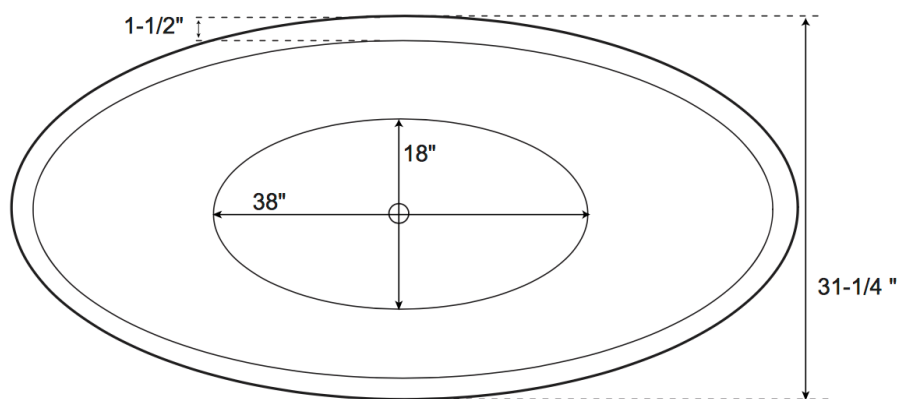

SPECIFICATIONS

Overall Dimensions 67 1/4" L x 31 1/4" W x 26" H

Water Capacity 45 Gallons

Tub Weight 105 lbs

Jerry

Freestanding Acrylic Bathtub

All measurements are approximate. Measurements may vary +/- 1/2".