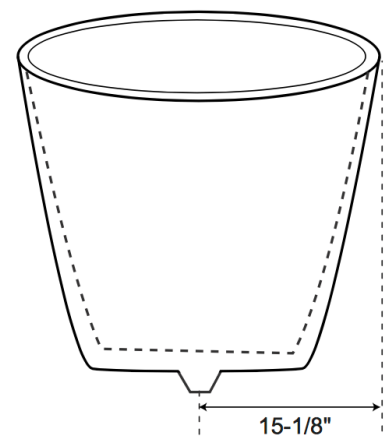

SPECIFICATIONS

Overall Dimensions 67 1/4" L x 31 1/4" W x 26" H

Water Capacity 45 Gallons

Tub Weight 105 lbs

Jerry

Freestanding Acrylic Bathtub

All measurements are approximate. Measurements may vary +/- 1/2".