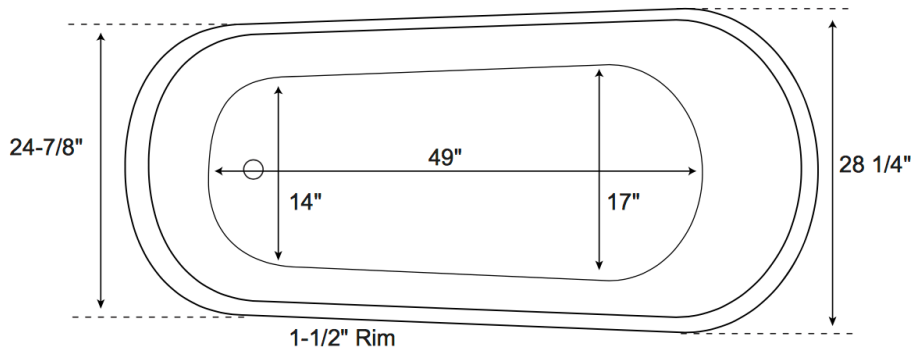

SPECIFICATIONS

Overall Dimensions 71" L x 28 1/4" W x 29 1/8" H

Water Capacity 49 Gallons

Tub Weight 115 lbs

Ellijay 6'

Freestanding Acrylic Bathtub

All measurements are approximate. Measurements may vary +/- 1/2".