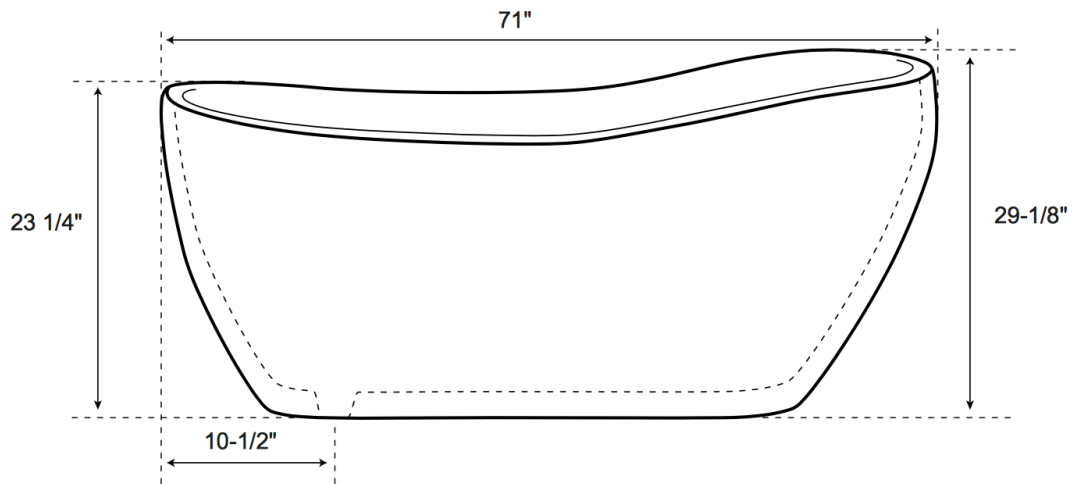

SPECIFICATIONS

Overall Dimensions 71" L x 28 1/4" W x 29 1/8" H

Water Capacity 49 Gallons

Tub Weight 115 lbs

Ellijay 6'

Freestanding Acrylic Bathtub

All measurements are approximate. Measurements may vary +/- 1/2".