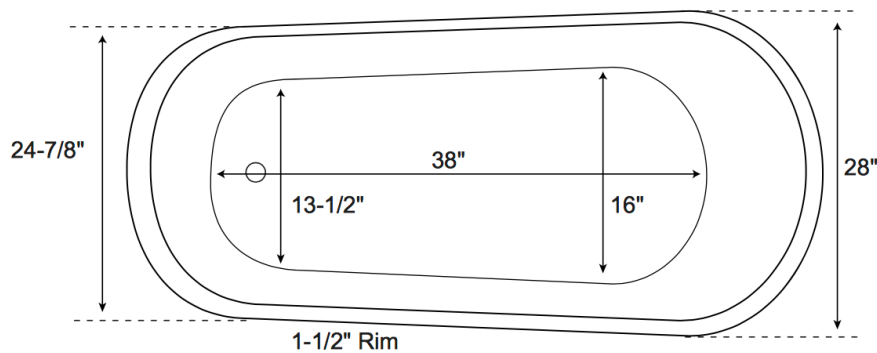

## SPECIFICATIONS

Overall Dimensions 60" L x 28" W x 28 3/4" H

Water Capacity 42 Gallons

Tub Weight 101 lbs

# Ellijay 5'

Freestanding Acrylic Bathtub

All measurements are approximate. Measurements may vary +/- 1/2".