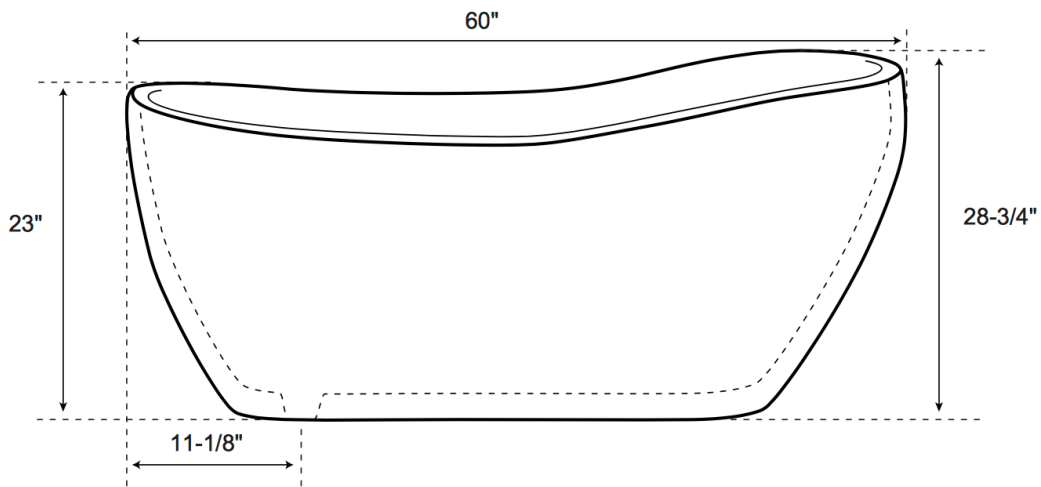

## SPECIFICATIONS

Overall Dimensions 60" L x 28" W x 28 3/4" H

Water Capacity 42 Gallons

Tub Weight 101 lbs

# Ellijay 5'

Freestanding Acrylic Bathtub

All measurements are approximate. Measurements may vary +/- 1/2".