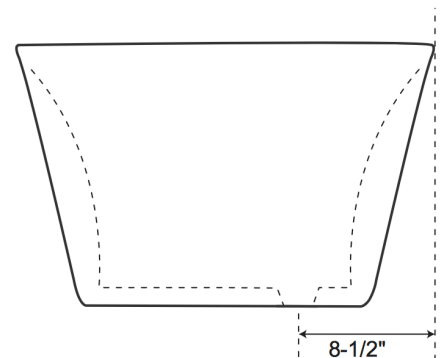

## SPECIFICATIONS

Overall Dimensions 66" L x 29" W x 22" H

Water Capacity 51 Gallons

Tub Weight 110lbs

# Drake 66"

Freestanding Acrylic Bathtub

All measurements are approximate. Measurements may vary +/- 1/2".