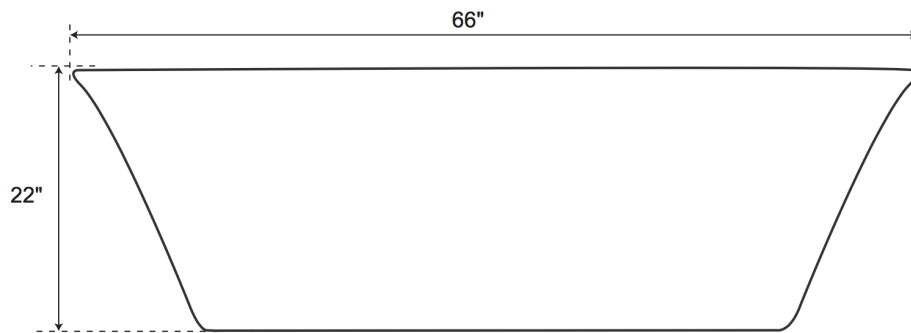

## SPECIFICATIONS

Overall Dimensions 66" L x 29" W x 22" H

Water Capacity 51 Gallons

Tub Weight 110lbs

# Drake 66"

Freestanding Acrylic Bathtub

All measurements are approximate. Measurements may vary +/- 1/2".