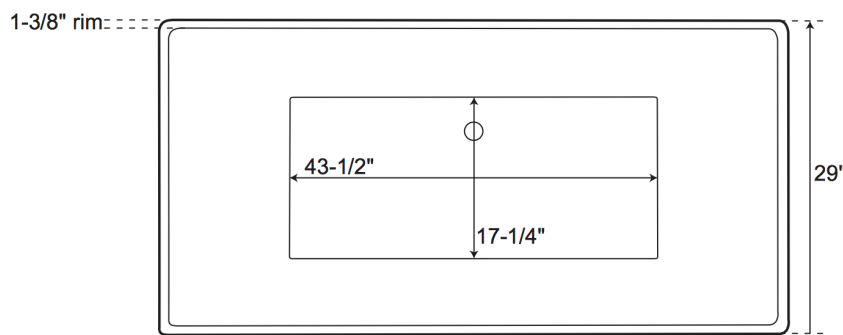

## SPECIFICATIONS

Overall Dimensions 66" L x 29" W x 22" H

Water Capacity 51 Gallons

Tub Weight 110lbs

# Drake 66"

Freestanding Acrylic Bathtub

All measurements are approximate. Measurements may vary +/- 1/2".