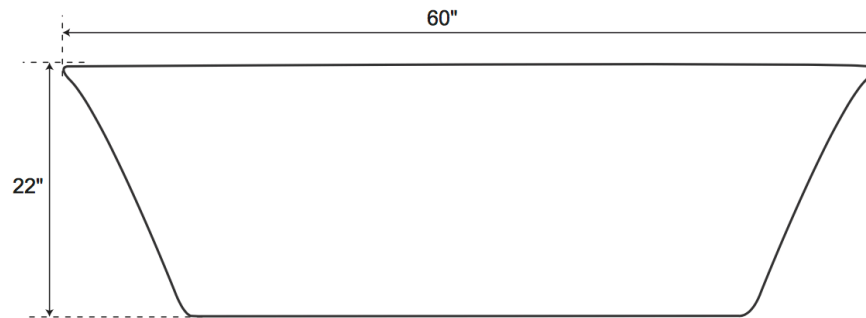

## SPECIFICATIONS

Overall Dimensions 60" L x 29" W x 22" H

Water Capacity 41 Gallons

Tub Weight 102lbs

# Drake 60"

Freestanding Acrylic Bathtub

All measurements are approximate. Measurements may vary +/- 1/2".