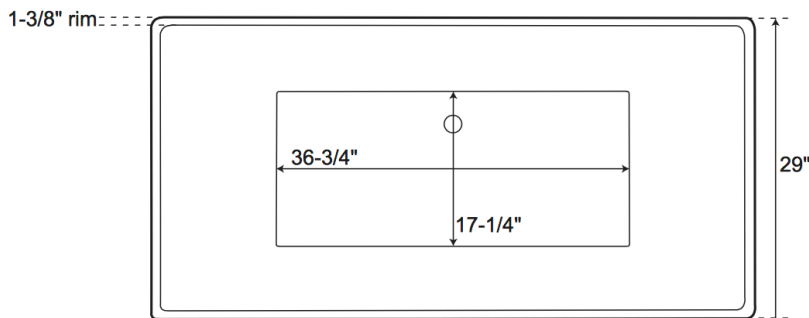

## SPECIFICATIONS

Overall Dimensions 60" L x 29" W x 22" H

Water Capacity 41 Gallons

Tub Weight 102lbs

# Drake 60"

Freestanding Acrylic Bathtub

All measurements are approximate. Measurements may vary +/- 1/2".