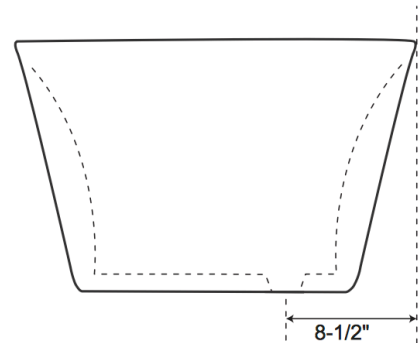

## SPECIFICATIONS

Overall Dimensions 60" L x 29" W x 22" H

Water Capacity 41 Gallons

Tub Weight 102lbs

# Drake 60"

Freestanding Acrylic Bathtub

All measurements are approximate. Measurements may vary +/- 1/2".