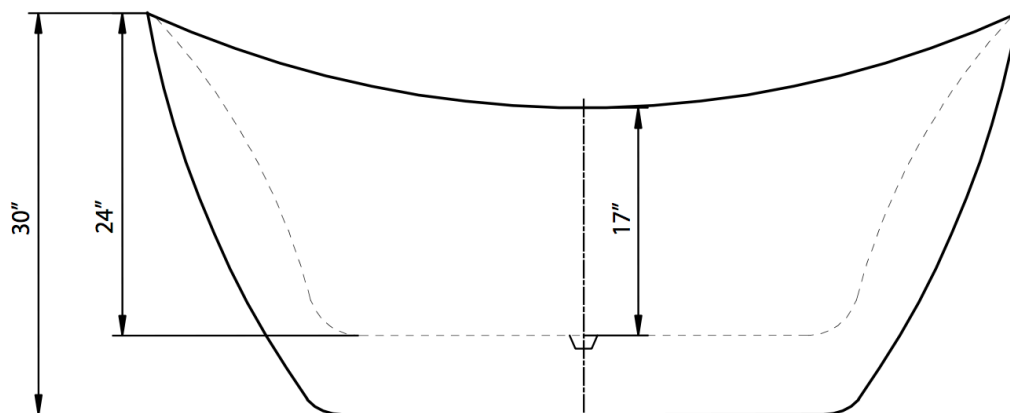

SPECIFICATIONS

Overall Dimensions 68" L x 29 1/2" W x 30" H

Water Capacity 53 Gallons

Tub Weight 121 lbs

Berlin

Freestanding Acrylic Bathtub

All measurements are approximate. Measurements may vary +/- 1/2".