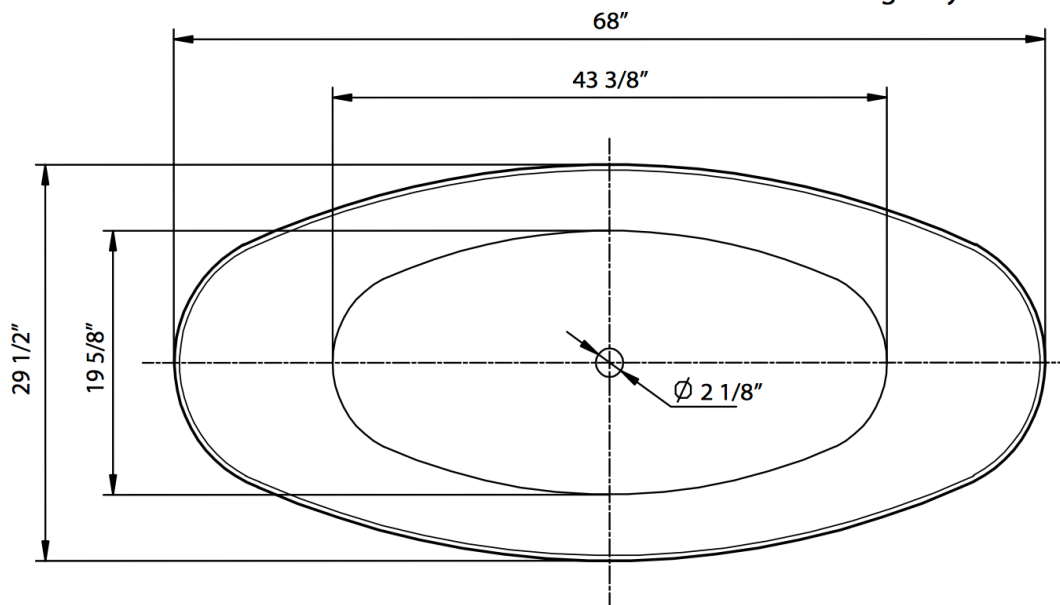

SPECIFICATIONS

Overall Dimensions 68" L x 29 1/2" W x 30" H

Water Capacity 53 Gallons

Tub Weight 121 lbs

Berlin

Freestanding Acrylic Bathtub

All measurements are approximate. Measurements may vary +/- 1/2".