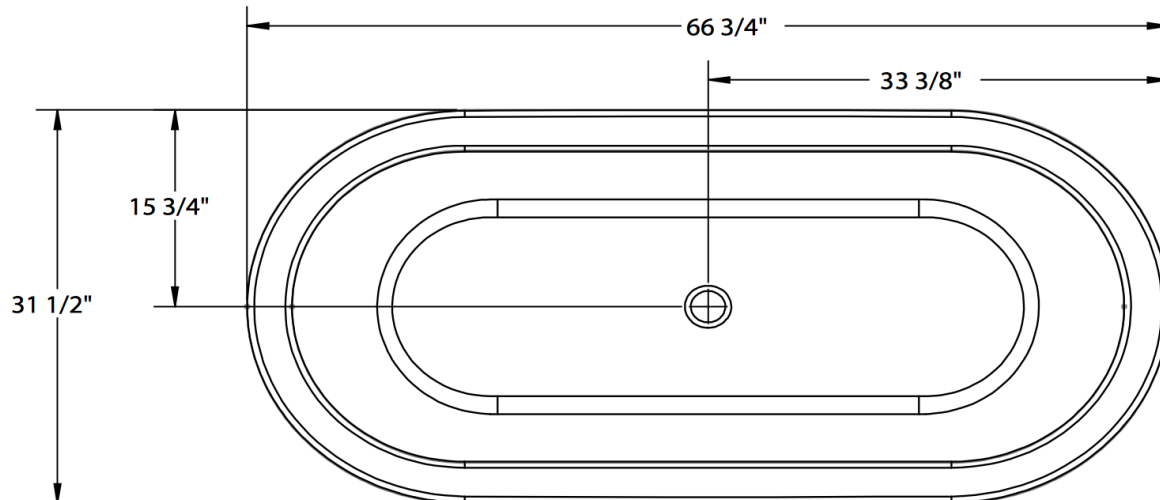

SPECIFICATIONS

Overall Dimensions 66 3/4" L x 31 1/2" W x 23 1/4" H

Water Capacity 58 Gallons

Tub Weight 90 lbs

Avalon

Freestanding Acrylic Bathtub

All measurements are approximate. Measurements may vary +/- 1/2".