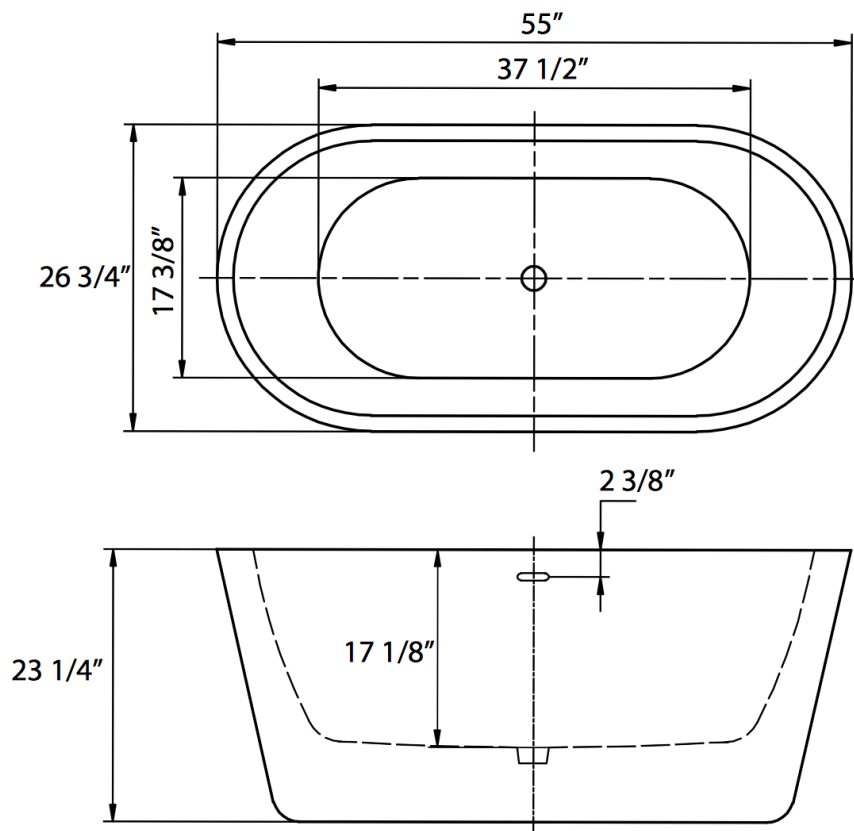

SPECIFICATIONS

Overall Dimensions 55" L x 26 3/4" W x 23 1/4" H

Water Capacity Gallons

Tub Weight lbs

Austin

Freestanding Acrylic Bathtub

All measurements are approximate. Measurements may vary +/- 1/2".