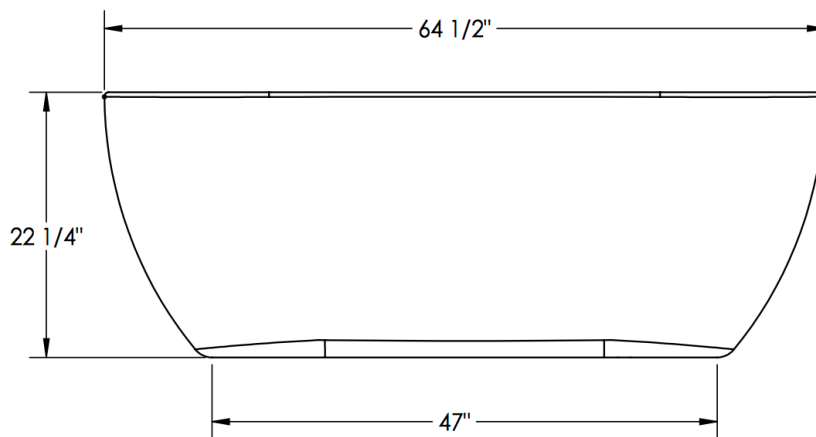

SPECIFICATIONS

Overall Dimensions 65" L x 29" W x 22" H

Water Capacity 39 Gallons

Tub Weight 105 lbs

Aiden

Freestanding Acrylic Bathtub

All measurements are approximate. Measurements may vary +/- 1/2".