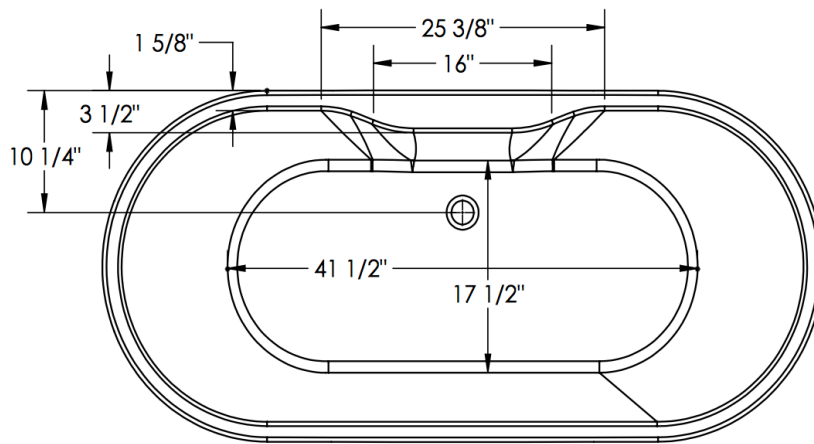

SPECIFICATIONS

Overall Dimensions 65" L x 29" W x 22" H

Water Capacity 39 Gallons

Tub Weight 105 lbs

Aiden

Freestanding Acrylic Bathtub

All measurements are approximate. Measurements may vary +/- 1/2".