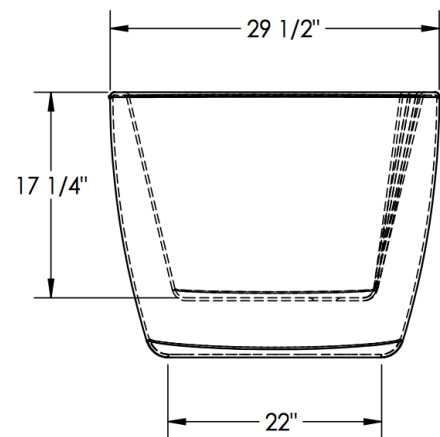

SPECIFICATIONS

Overall Dimensions 65" L x 29" W x 22" H

Water Capacity 39 Gallons

Tub Weight 105 lbs

Aiden

Freestanding Acrylic Bathtub

All measurements are approximate. Measurements may vary +/- 1/2".